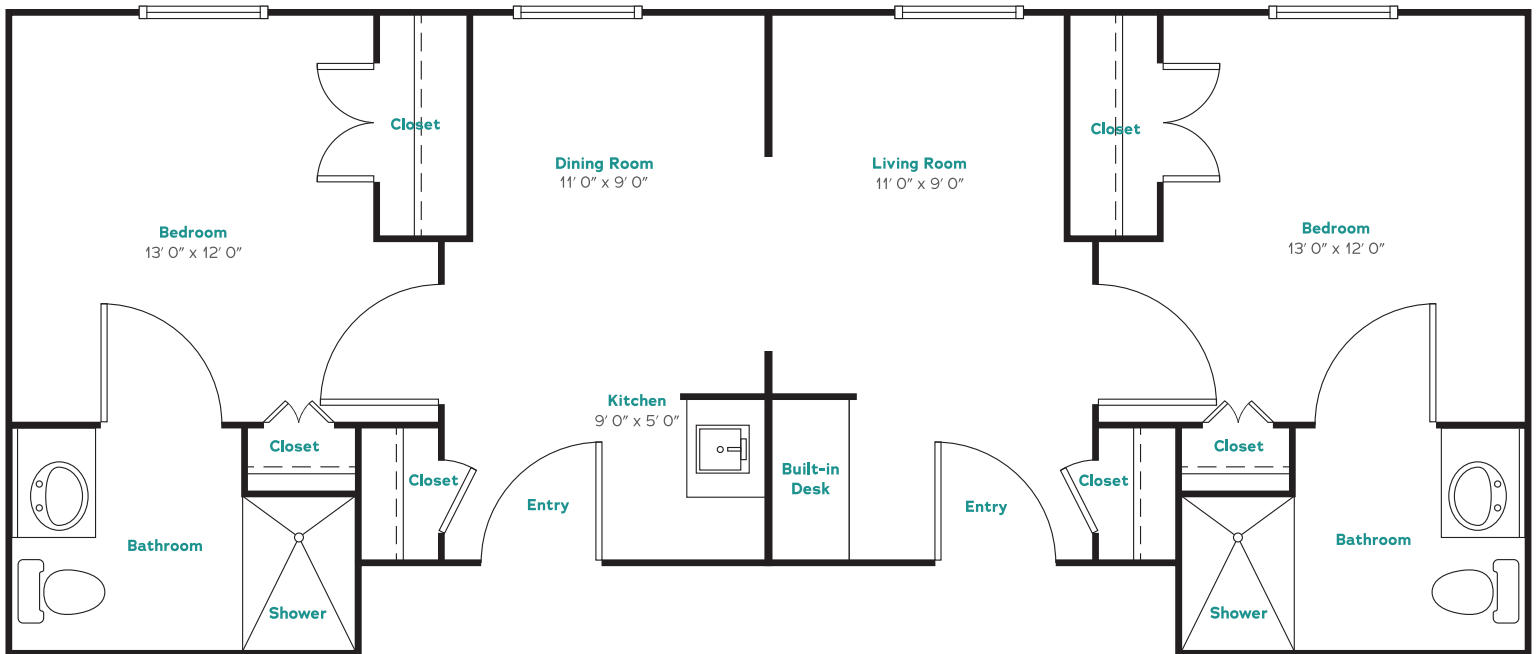

Two-Bedroom Suite

Assisted Living Residence

2 Bed/ 2 Bath | 734 sq. ft.

General (803) 691-5720 | riceestate.org

Floor plans may vary slightly. Not drawn to scale.

Two-Bedroom Suite

Assisted Living Residence

2 Bed/ 2 Bath | 734 sq. ft.

General (803) 691-5720 | riceestate.org

Floor plans may vary slightly. Not drawn to scale.